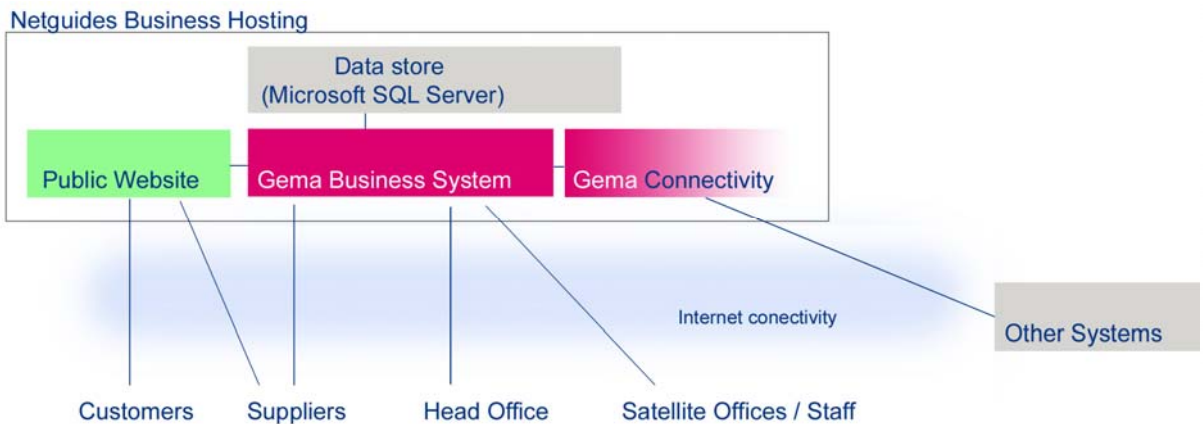

## GemaPark System Architecture

**GemaPark is a web based system utilising Microsoft.NET and Microsoft SQL Server. Teamed with Netguides superior business hosting it provides an extremely secure and reliable business system solution.**

## Netguides superior business hosting

**Netguides provide GemaPark as a fully hosted service solution** on their own dedicated servers. These are housed in specialist London data centres and backed up by award-winning 24/7 support.